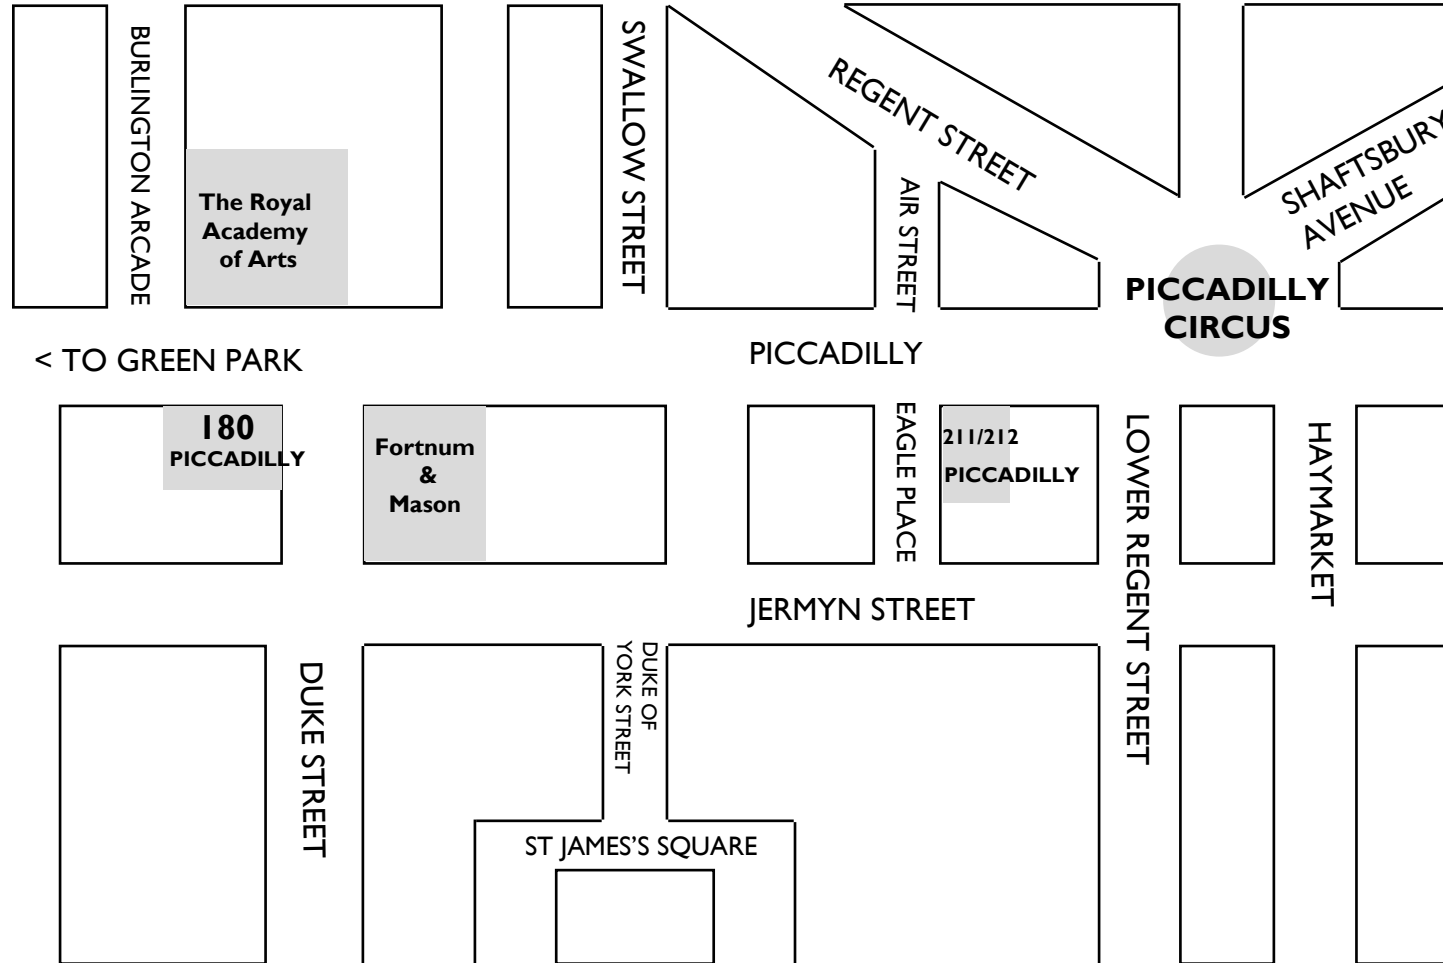

DIRECTIONS TO 180 PICCADILLY

180 Piccadilly W1J 9HF

By Tube -

Take 'South Side' exit from Piccadilly Circus. Walk 300m down Piccadilly. Located adjacent to Fortnum & Mason.

By Tube -

Exit from Green Park. Turn Right & walk 300m down Piccadilly. Located opposite The Royal Academy.

By Car -

Parking facilities available onsite. Alternative: St. James's Square.